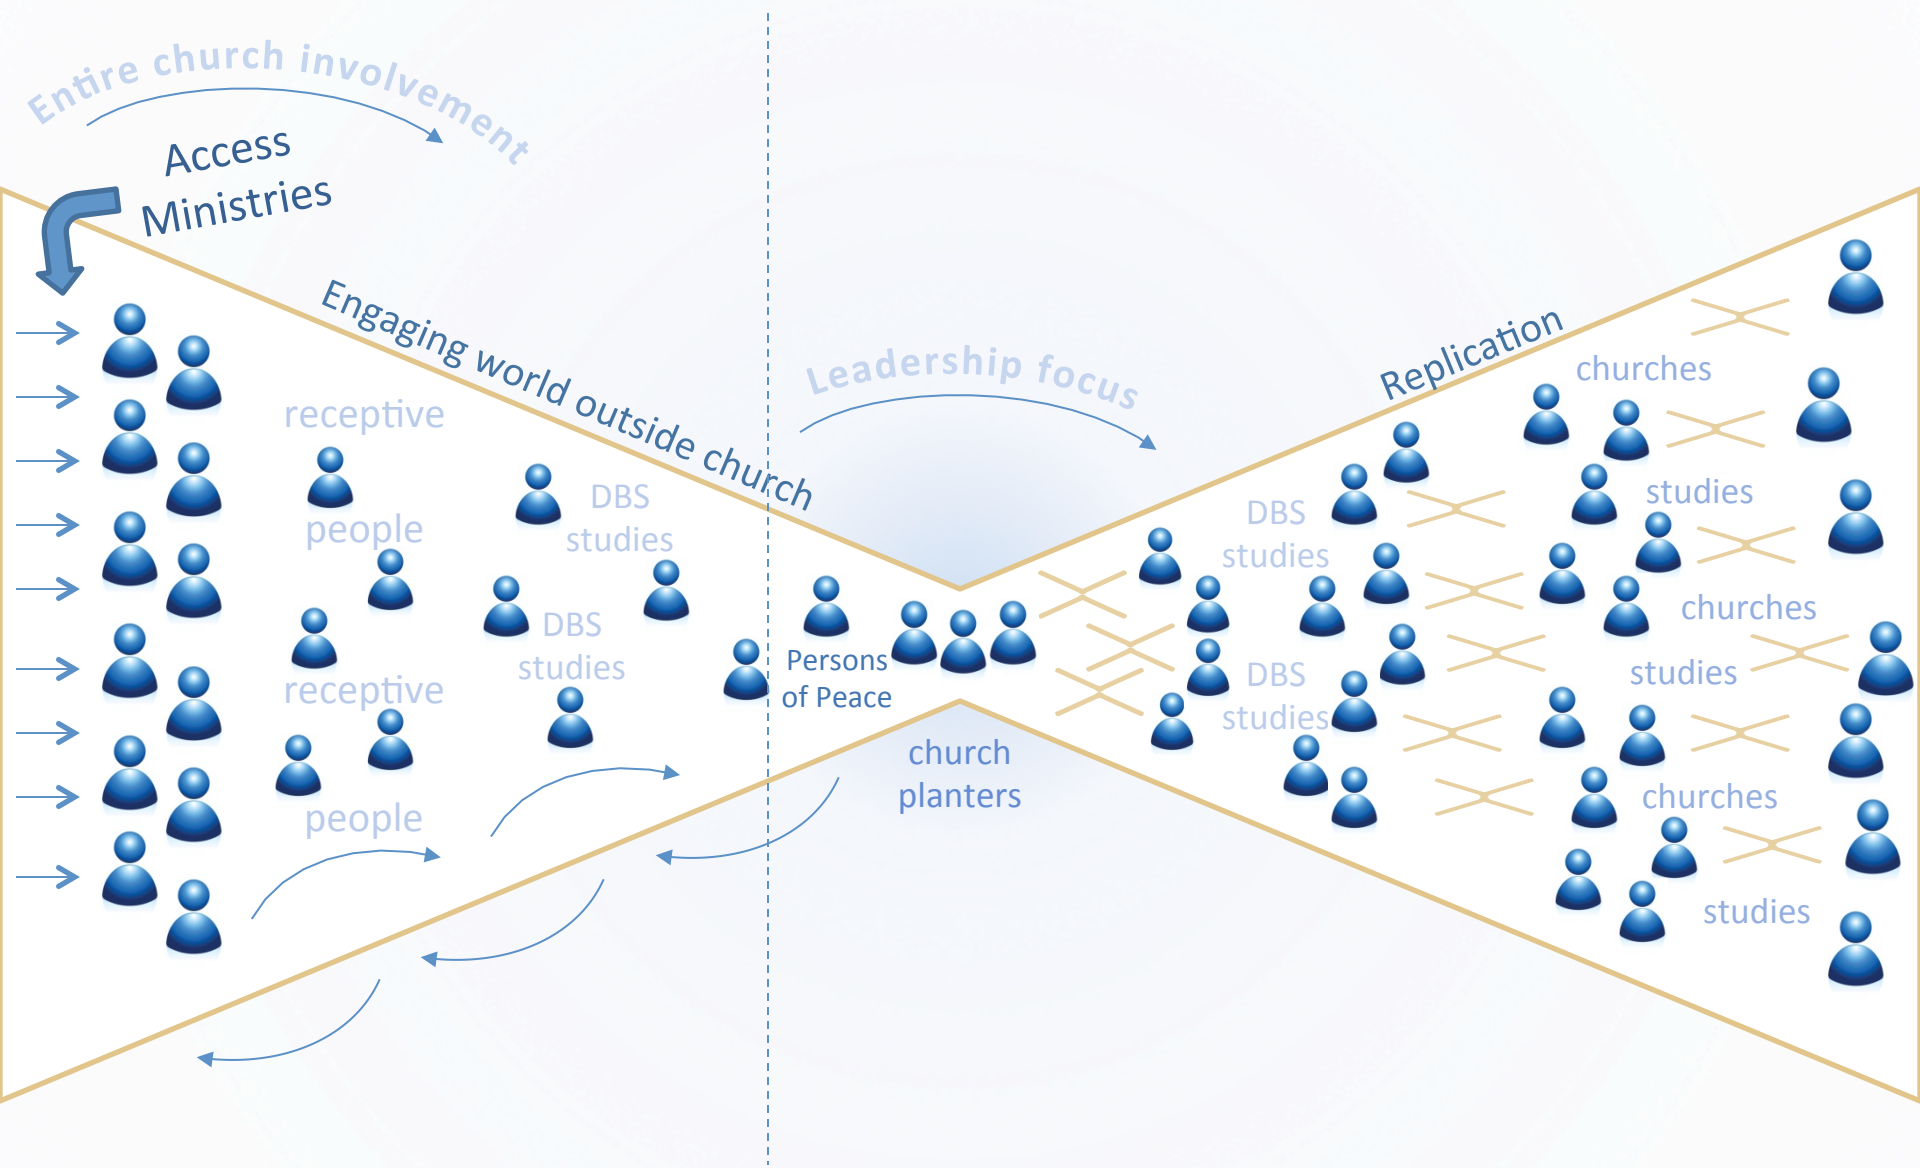

INCARNATION

CRUCIFIXION

RESURRECTION

ASCENSION

MODEL

EQUIP

WATCH

LEAVE